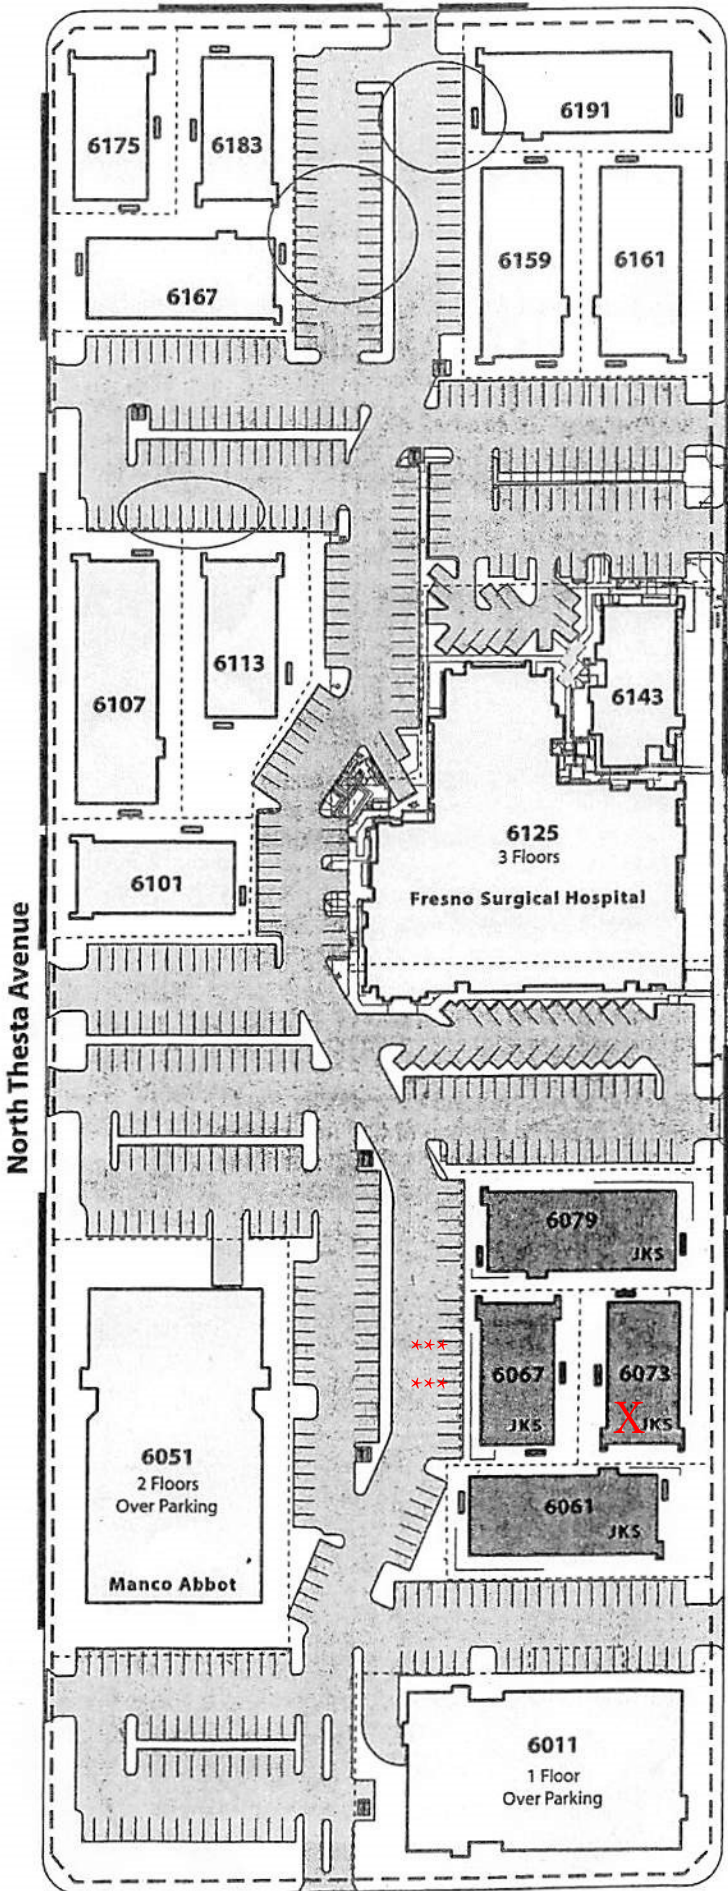

East Escalon Avenue

North

Notes:

- 1. All Buildings have "North Fresno Street" Addresses
- 2. Site Plan is based on layout after modifications to Fresno Surgical Hospital
- 3. All details including property lines and placement of buildings are approx. only

EXISTING / PROPOSED OVERLAY SITE PLAN

North Fresno Street

<--- 6073 N. Fresno Street, Suite 101
Fresno CA 93710

<--- X Office

<--- PARKING **

Fresno / Bullard Park

© 11-15-12 Ray Morse